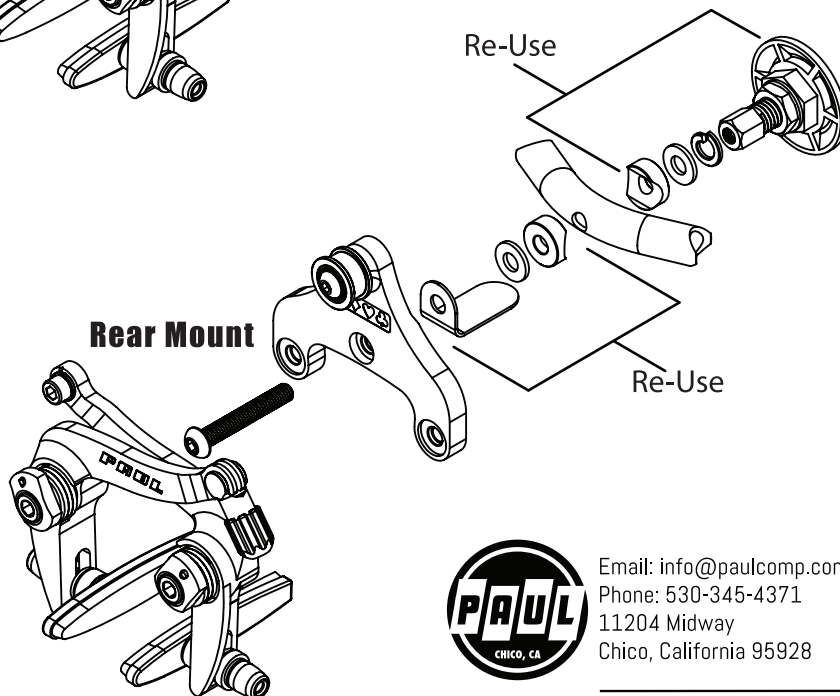

RACER MB

The RACER MB is designed to replace stock Brompton brakes. Please note that you will be reusing existing mounting hardware that came with your Brompton brakes. We do not offer replacement Brompton parts, so please keep track of them.

Rear Mount

Email: info@paulcomp.com
Phone: 530-345-4371
11204 Midway
Chico, California 95928