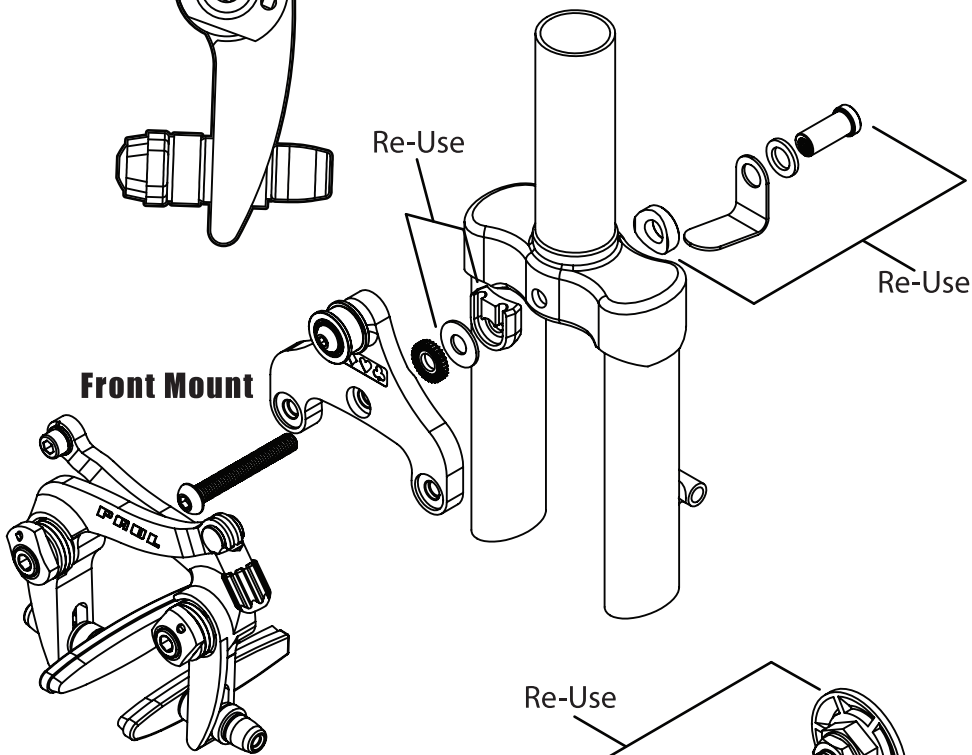

Front Mount